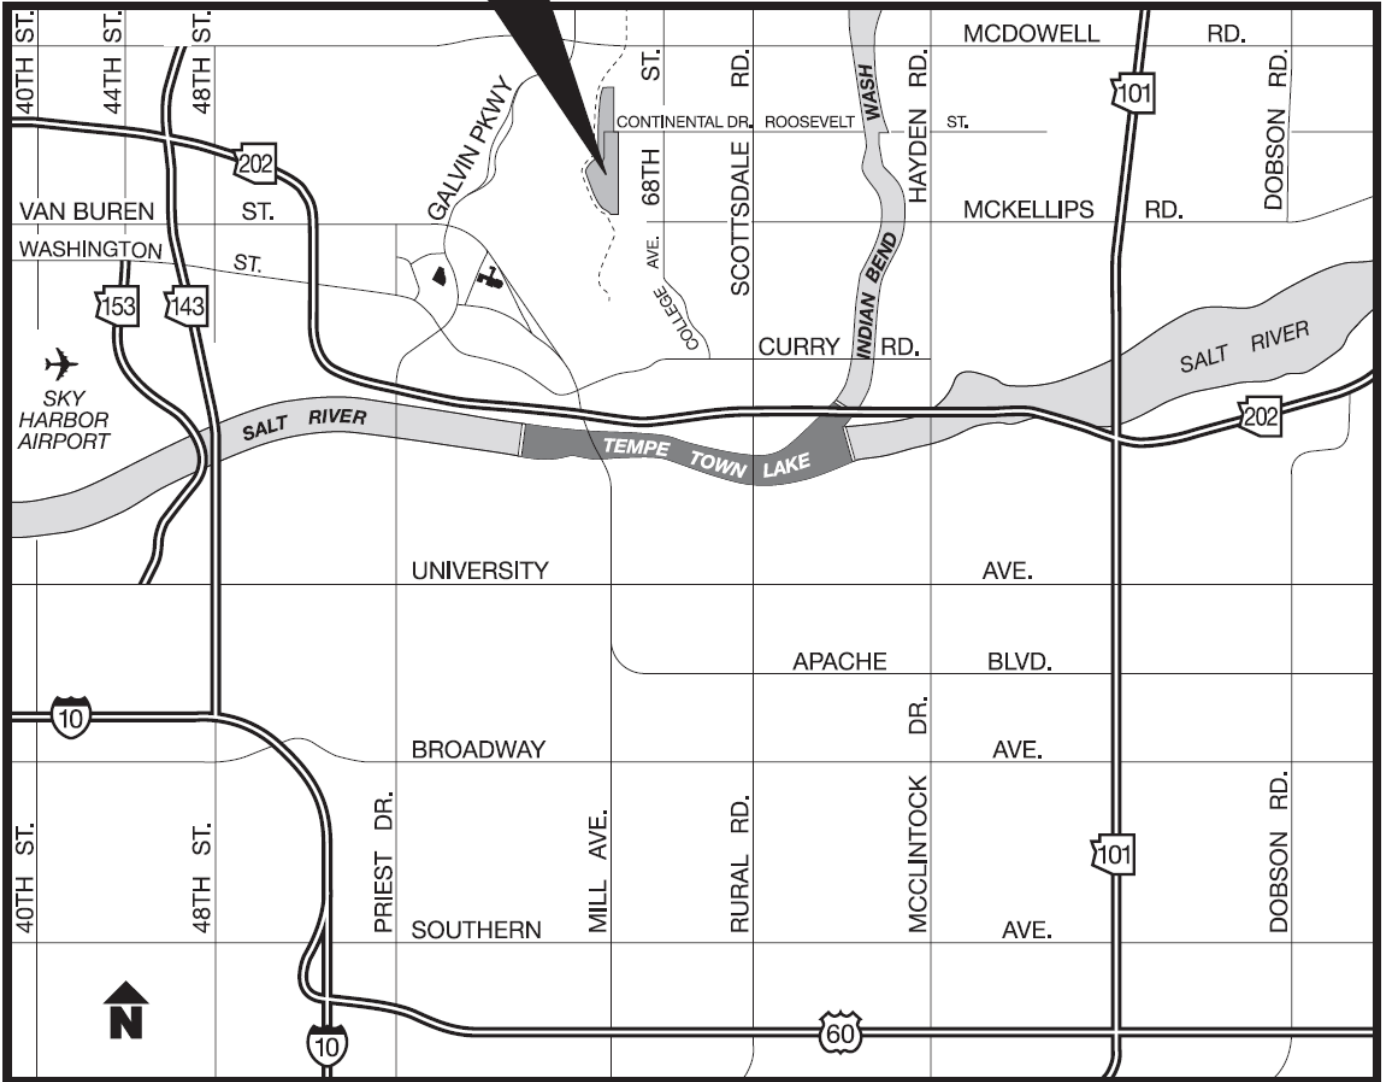

PERA CLUB

1 E. CONTINENTAL DRIVE
TEMPE, AZ 85281-1053

01-06067 11-2001